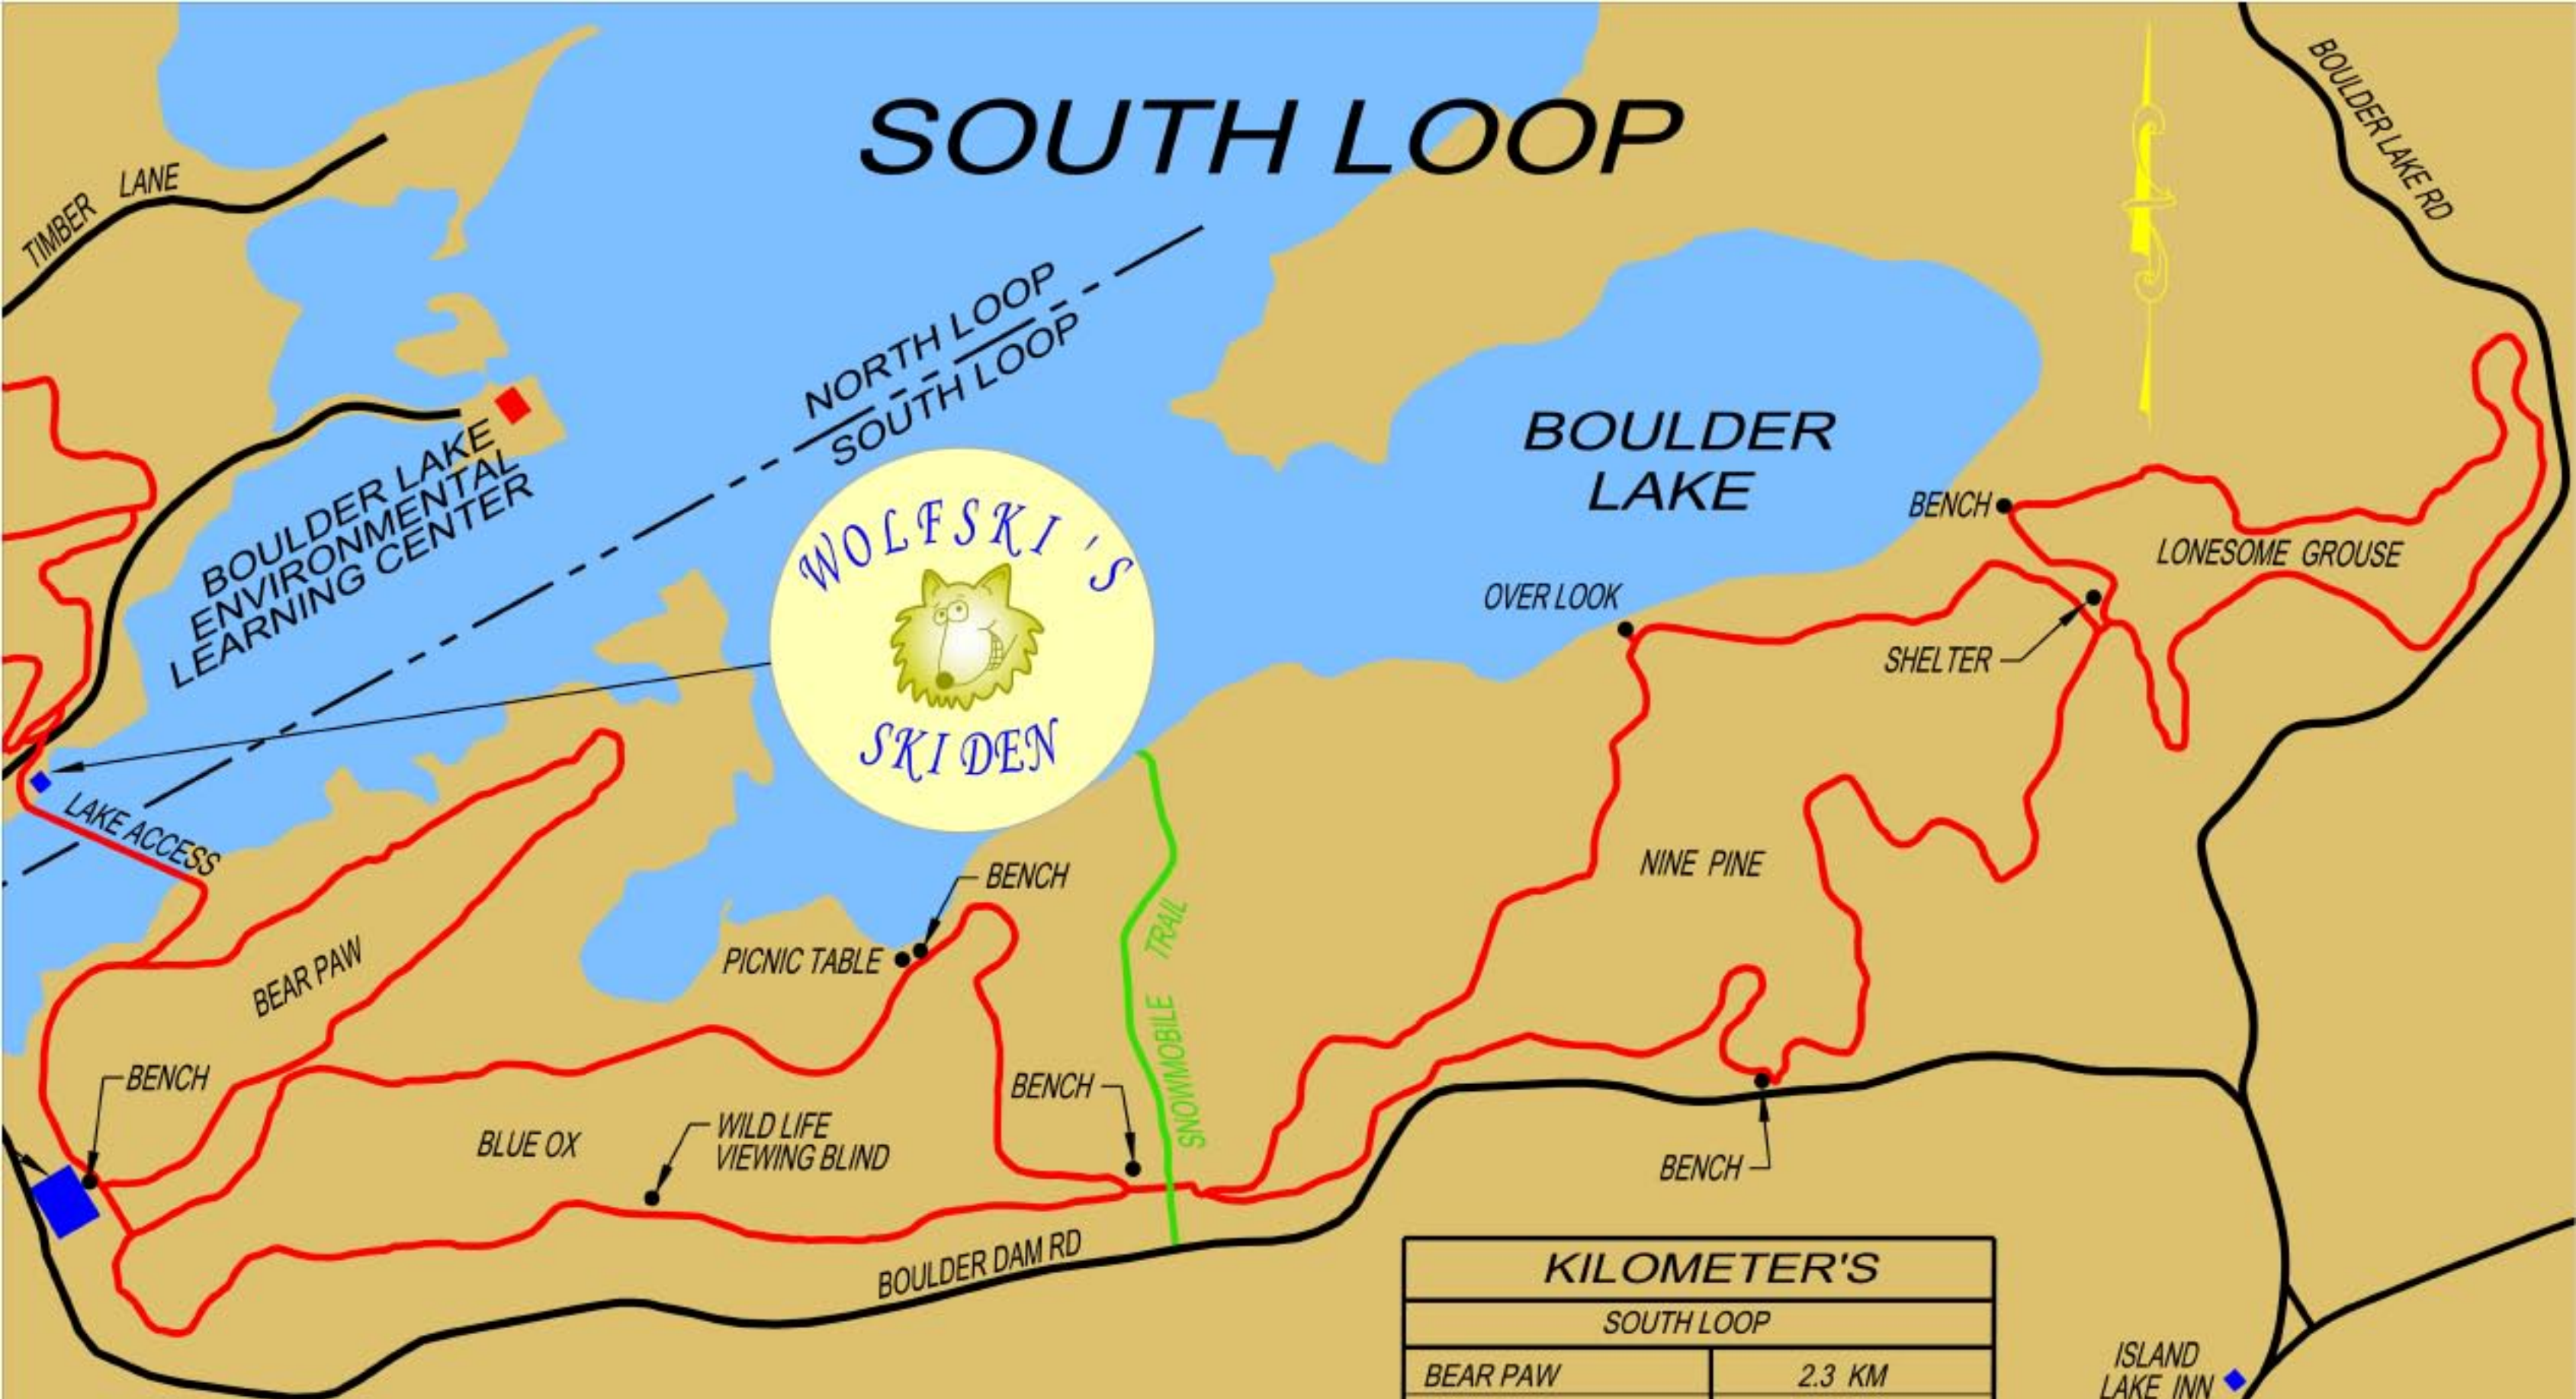

SOUTH LOOP

KILOMETER'S	
SOUTH LOOP	
BEAR PAW	2.3 KM
BLUE OX	3.8 KM
NINE PINE	4.7 KM
LONESOME GROUSE	2.7 KM

* TRAIL HOT LINE - 721-4903 *
 * www.blma.org *

 **Boulder Lake**
CROSS COUNTRY SKI TRAILS

ISLAND LAKE INN

HWY #4