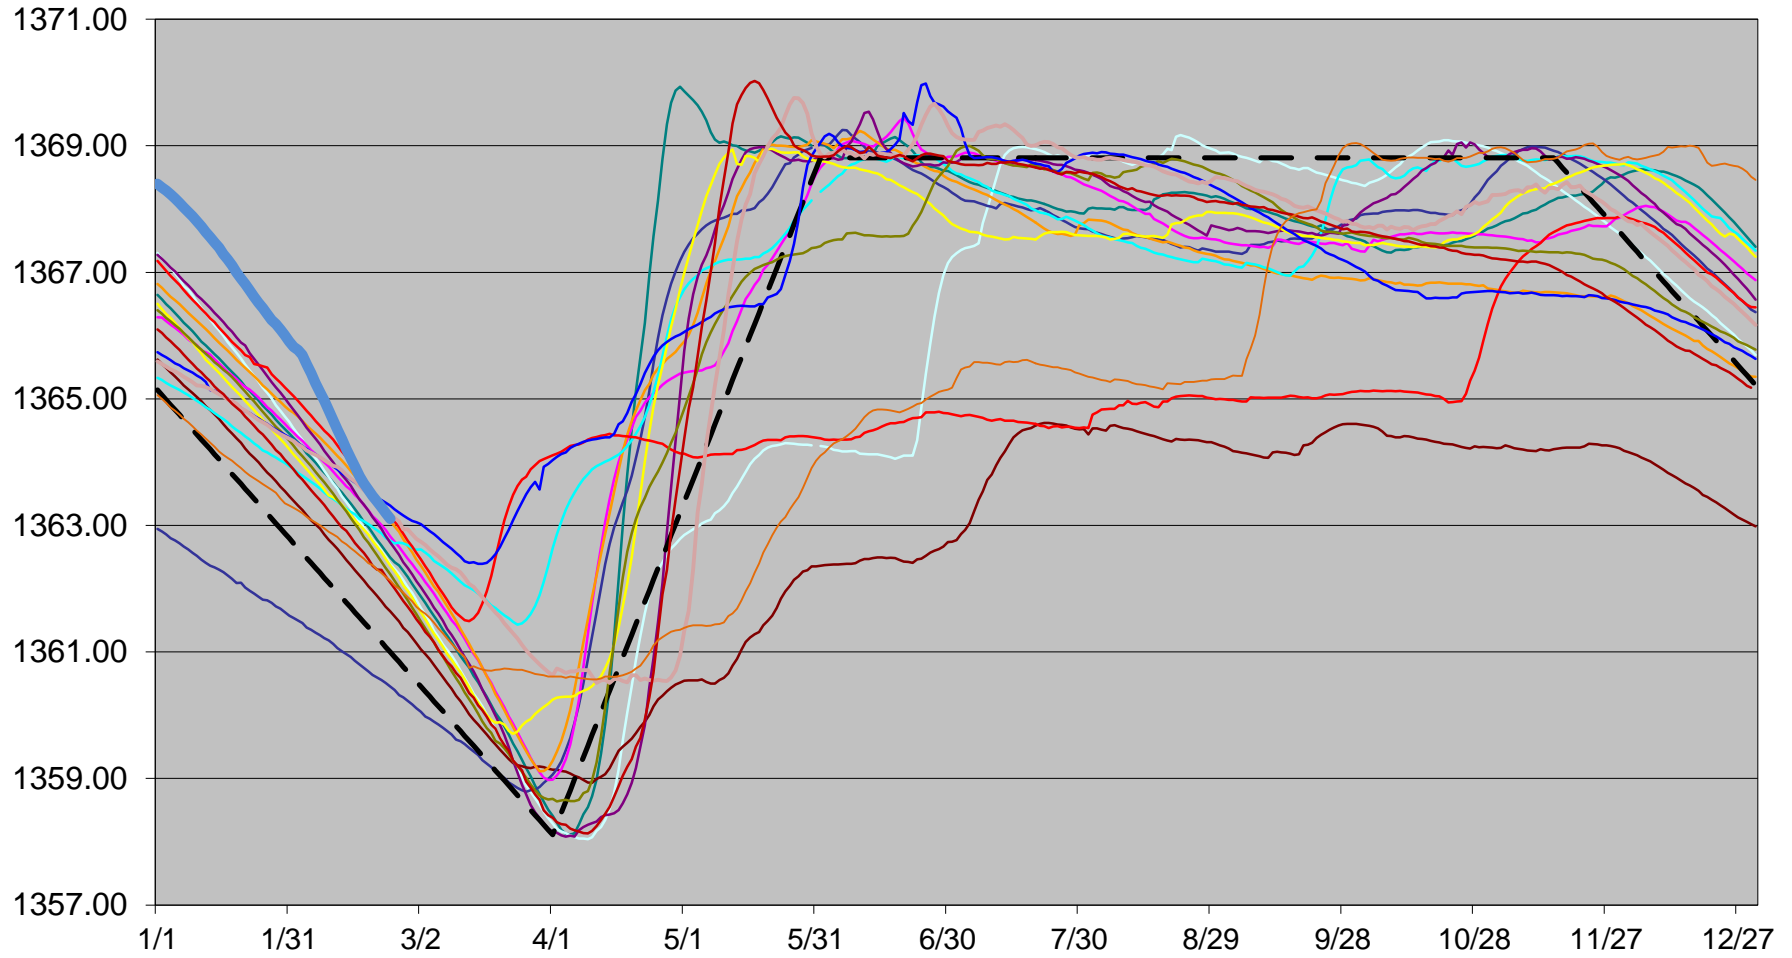

Island Lake Reservoir 2001 - 2016

Island Lake Reservoir 2016